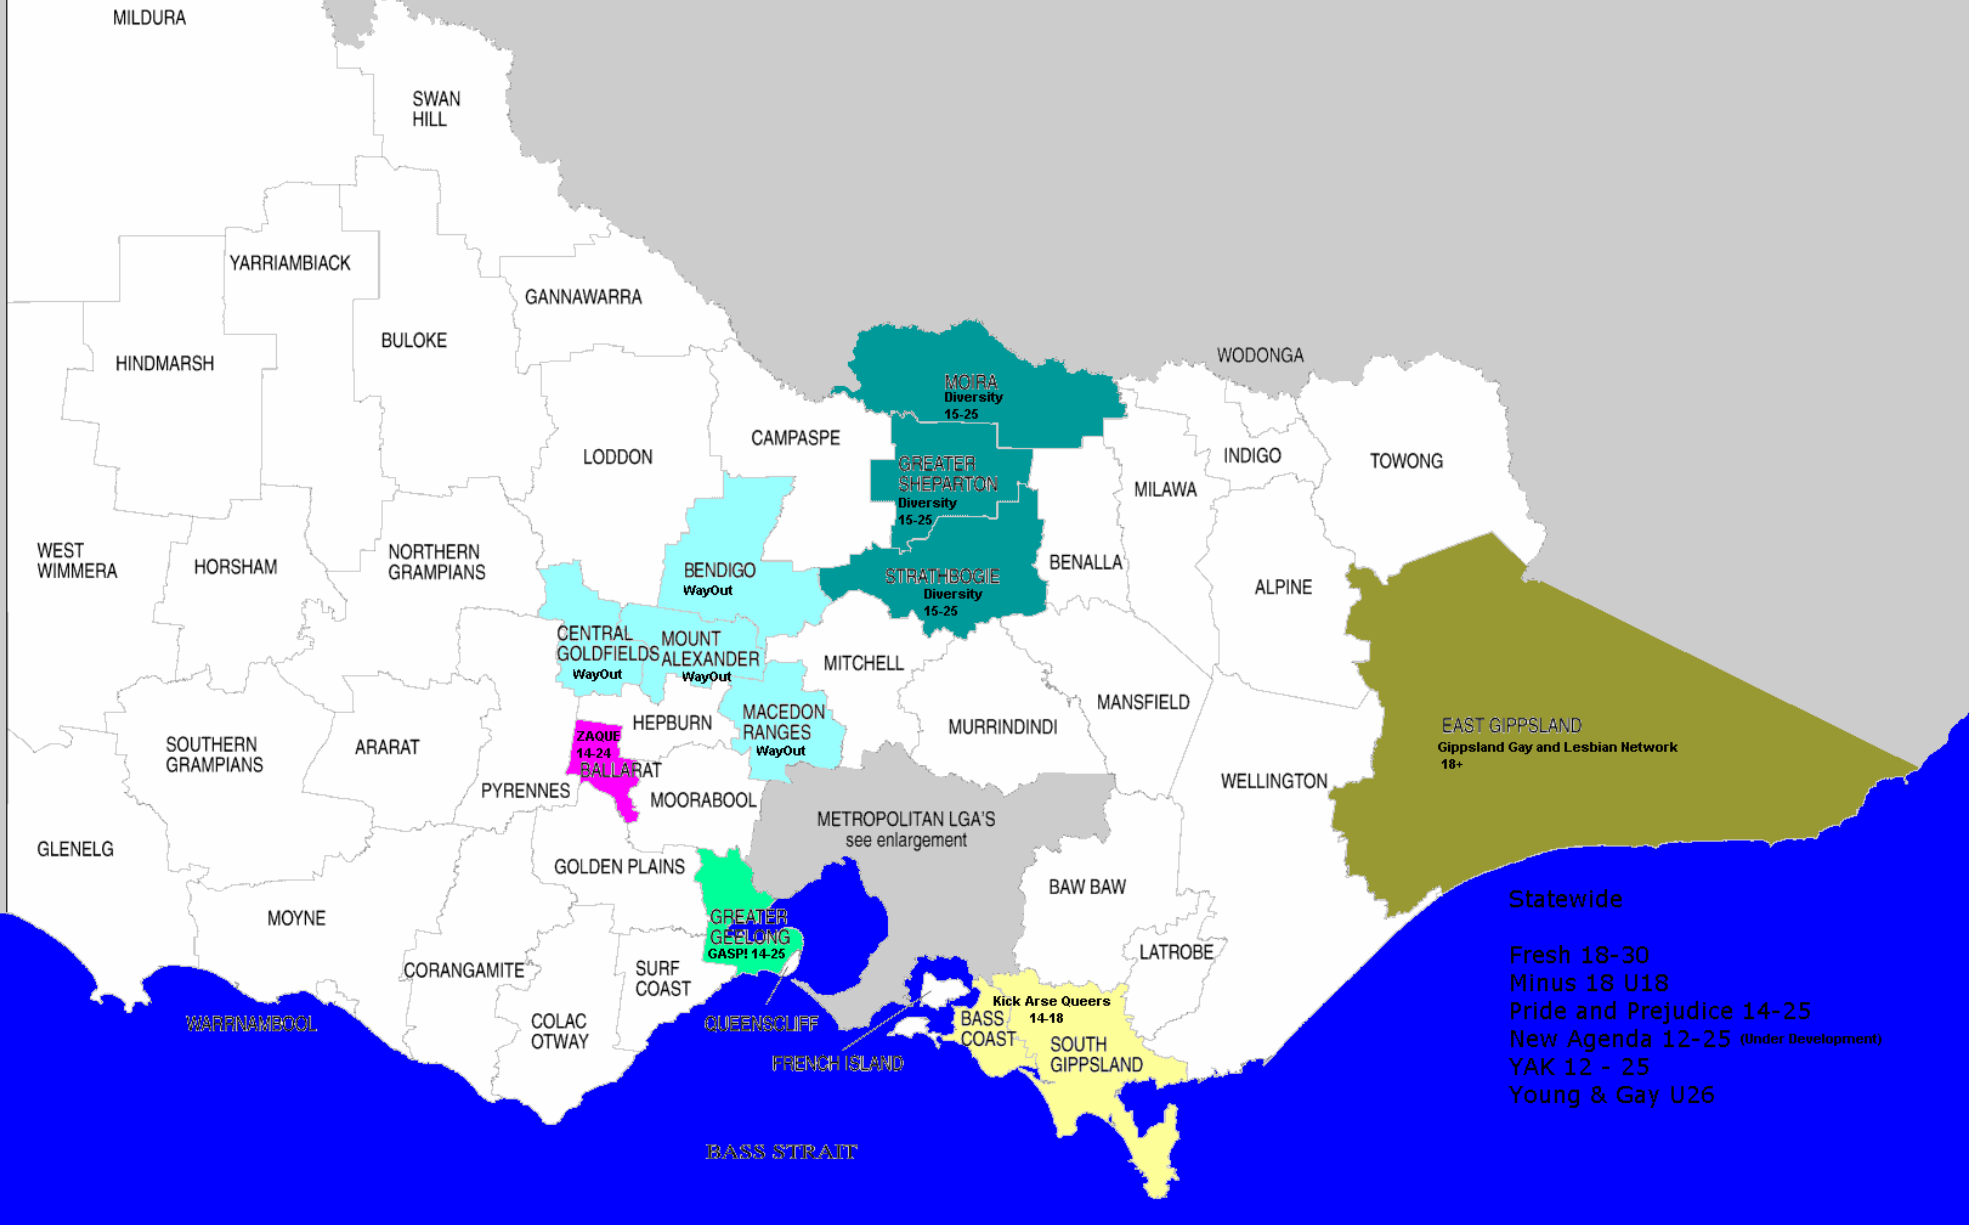

**SSAT Young People Groups
Regional Victoria
Local Government Areas**

- Statewide
- Fresh 18-30
- Minus 18 U18
- Pride and Prejudice 14-25
- New Agenda 12-25 (Under Development)
- YAK 12 - 25
- Young & Gay U26