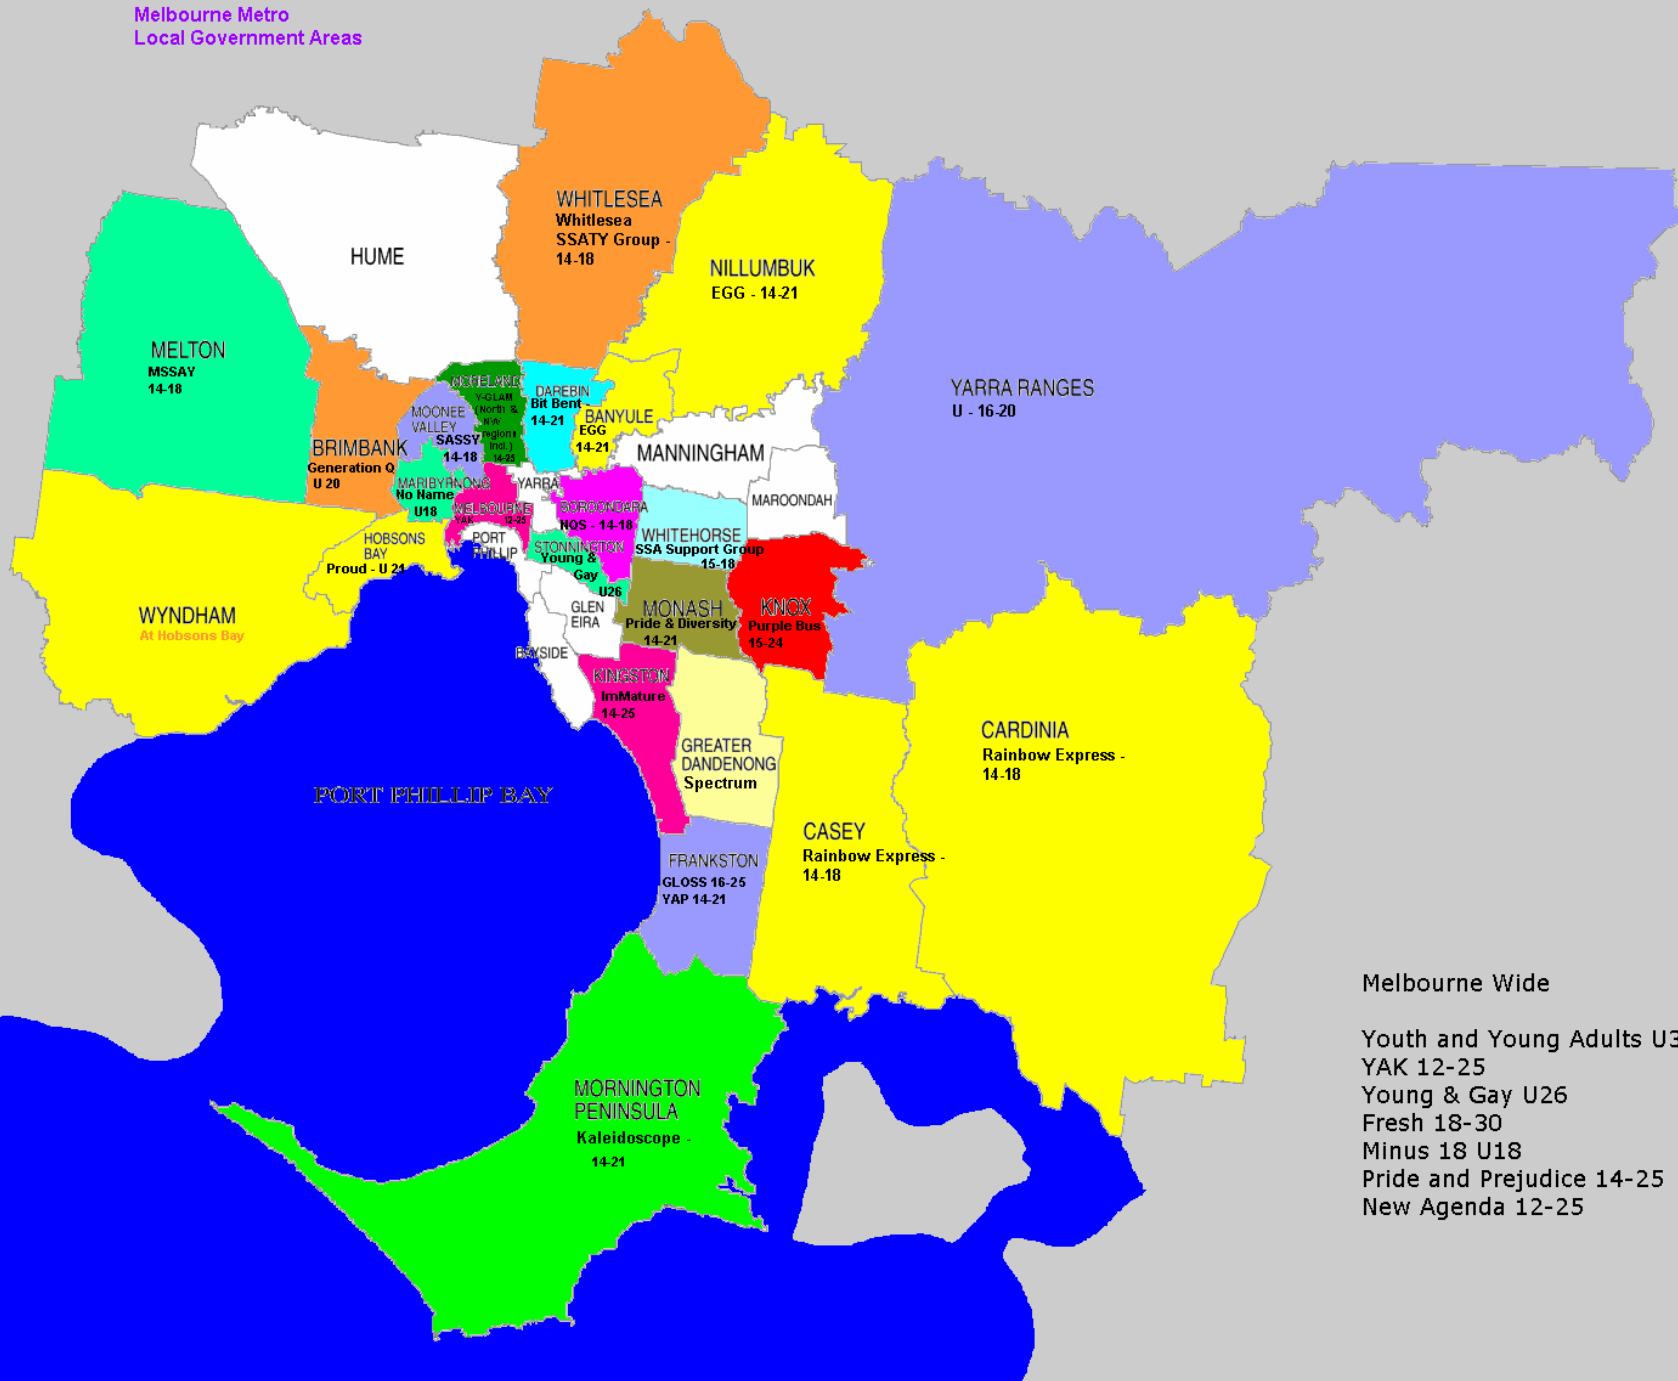

SSAT Young People Groups
Melbourne Metro
Local Government Areas

Melbourne Wide

- Youth and Young Adults U30
- YAK 12-25
- Young & Gay U26
- Fresh 18-30
- Minus 18 U18
- Pride and Prejudice 14-25
- New Agenda 12-25